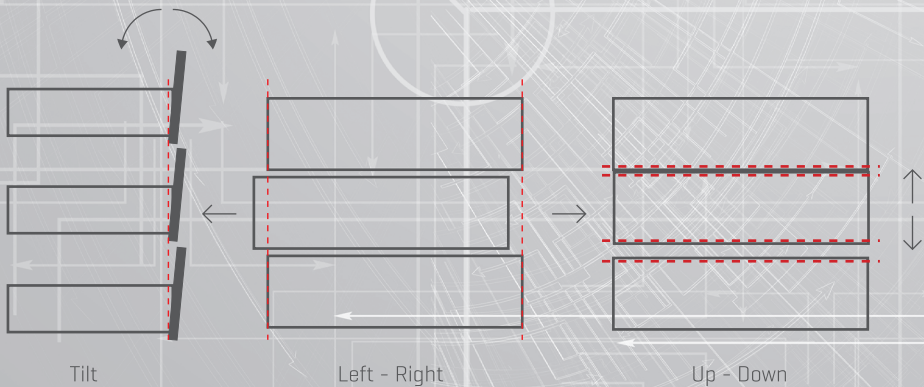

4 DIFFERENT SIDE HEIGHTS

FlowBox allow the creation of
comfort and functionality.

H: 106 Side Panel
[Inner Height: 58]

H: 192 Side Panel
[Inner Height: 144]

H: 138 Side Panel
[Inner Height: 90]

H: 256 Side Panel
[Inner Height: 208]

3D ADJUSTMENT

FlowBox's three-dimensional-adjustment mechanism with its high tolerance level was designed with consideration to both-users' and manufacturers' convenience.

TILT

The distinguished tilt adjustment mechanism of **FlowBox** ensures that the drawers are perfectly and easily adjusted on the front panel.

→ Tilt ←

HEIGHT & SIDE

The three-dimensional adjustment system provides precise gap alignment. Height and side adjustments are quick and easy with a special mechanism assembled inside the drawer.

↑
Up
Down
↓