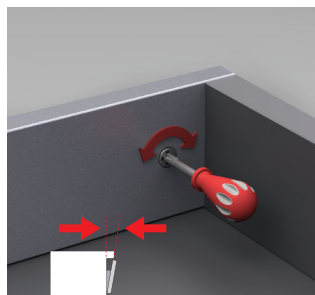

3D ADJUSTMENT

FlowBox's three-dimensional-adjustment mechanism with its high tolerance level was designed with consideration to both-users' and manufacturers' convenience.

TILT

The distinguished tilt adjustment mechanism of **FlowBox** ensures that the drawers are perfectly and easily adjusted on the front panel.

→ Tilt ←

HEIGHT & SIDE

The three-dimensional adjustment system provides precise gap alignment. Height and side adjustments are quick and easy with a special mechanism assembled inside the drawer.

↑
Up
Down
↓

← Left-Right →

FLOWBOX

ASSEMBLY INSTRUCTIONS

FLOWBOX

ADJUSTMENT

$\pm 1,5$ mm

± 2 mm

SCREW LOCATIONS FOR SLIDES