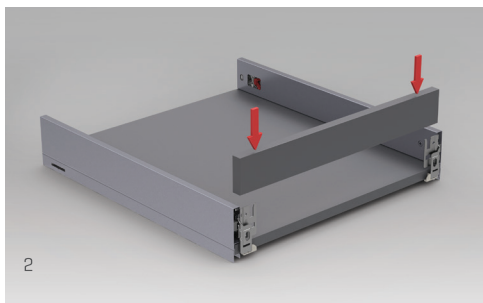

FLOWBOX

ASSEMBLY INSTRUCTIONS