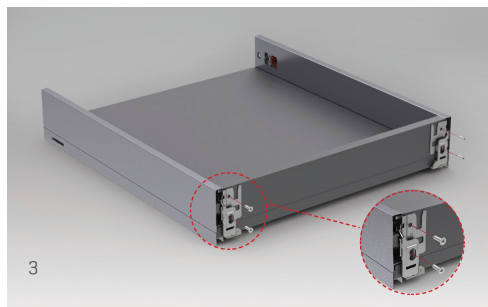

3D ADJUSTMENT

FlowBox's three-dimensional-adjustment mechanism with its high tolerance level was designed with consideration to both-users' and manufacturers' convenience.

TILT

The distinguished tilt adjustment mechanism of **FlowBox** ensures that the drawers are perfectly and easily adjusted on the front panel.

→ Tilt ←

HEIGHT & SIDE

The three-dimensional adjustment system provides precise gap alignment. Height and side adjustments are quick and easy with a special mechanism assembled inside the drawer.

↑
Up
Down
↓

← Left-Right →

FLOWBOX

ASSEMBLY INSTRUCTIONS

FLOWBOX

ADJUSTMENT

$\pm 1,5$ mm

± 2 mm

SCREW LOCATIONS FOR SLIDES