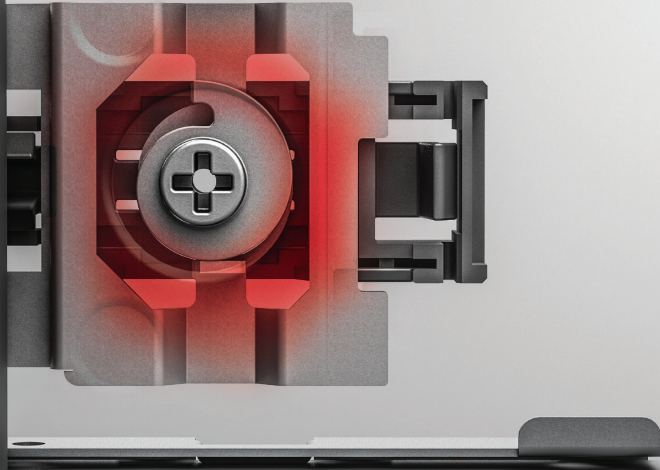

4 DIFFERENT SIDE HEIGHTS

FlowBox allow the creation of
comfort and functionality.

H: 106 Side Panel
[Inner Height: 58]

H: 192 Side Panel
[Inner Height: 144]

H: 138 Side Panel
[Inner Height: 90]

H: 256 Side Panel
[Inner Height: 208]

3D ADJUSTMENT

FlowBox's three-dimensional-adjustment mechanism with its high tolerance level was designed with consideration to both-users' and manufacturers' convenience.

TILT

The distinguished tilt adjustment mechanism of **FlowBox** ensures that the drawers are perfectly and easily adjusted on the front panel.

→ Tilt ←

HEIGHT & SIDE

The three-dimensional adjustment system provides precise gap alignment. Height and side adjustments are quick and easy with a special mechanism assembled inside the drawer.

↑
Up
Down
↓