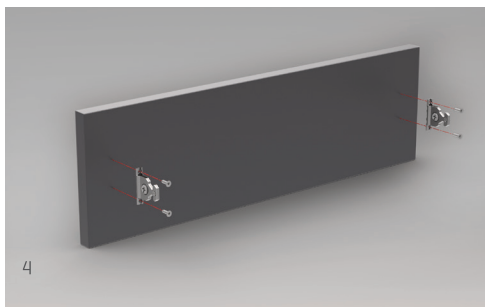

3D ADJUSTMENT

FlowBox's three-dimensional-adjustment mechanism with its high tolerance level was designed with consideration to both-users' and manufacturers' convenience.

TILT

The distinguished tilt adjustment mechanism of **FlowBox** ensures that the drawers are perfectly and easily adjusted on the front panel.

→ Tilt ←

HEIGHT & SIDE

The three-dimensional adjustment system provides precise gap alignment. Height and side adjustments are quick and easy with a special mechanism assembled inside the drawer.

↑
Up
Down
↓

← Left-Right →

FLOWBOX

ASSEMBLY INSTRUCTIONS

FLOWBOX

ADJUSTMENT

$\pm 1,5$ mm

± 2 mm

SCREW LOCATIONS FOR SLIDES