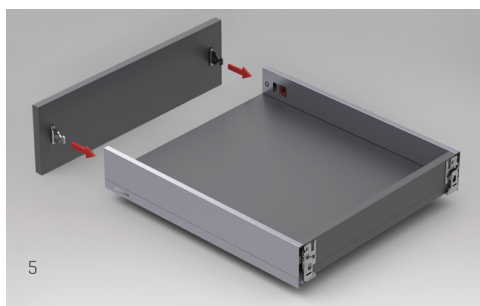

FLOWBOX

ASSEMBLY INSTRUCTIONS