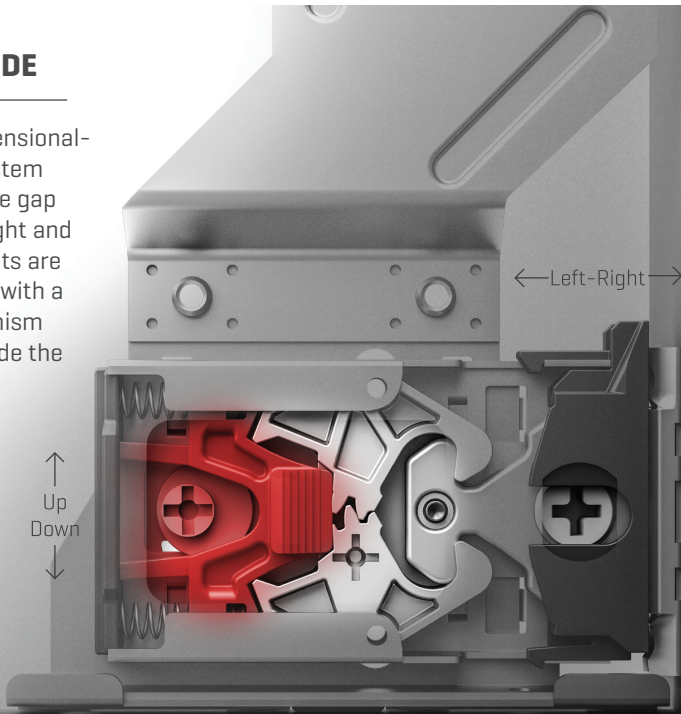

HEIGHT & SIDE

The three-dimensional adjustment system provides precise gap alignment. Height and side adjustments are quick and easy with a special mechanism assembled inside the drawer.

↑
Up
Down
↓

← Left-Right →