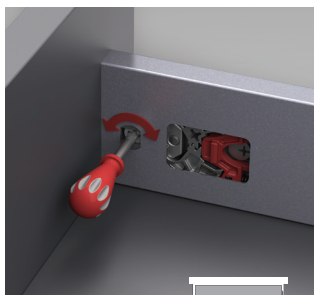

3D ADJUSTMENT

FlowBox's three-dimensional-adjustment mechanism with its high tolerance level was designed with consideration to both-users' and manufacturers' convenience.

TILT

The distinguished tilt adjustment mechanism of **FlowBox** ensures that the drawers are perfectly and easily adjusted on the front panel.

→ Tilt ←

HEIGHT & SIDE

The three-dimensional adjustment system provides precise gap alignment. Height and side adjustments are quick and easy with a special mechanism assembled inside the drawer.

↑
Up
Down
↓

← Left-Right →

FLOWBOX

ASSEMBLY INSTRUCTIONS

FLOWBOX

ADJUSTMENT

$\pm 1,5$ mm

± 2 mm

SCREW LOCATIONS FOR SLIDES