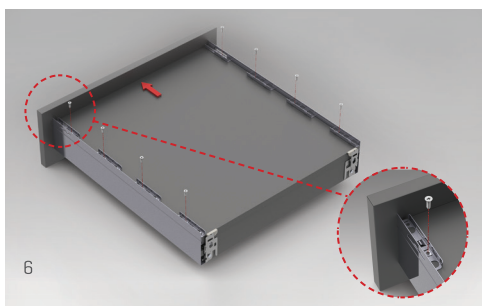

3D ADJUSTMENT

FlowBox's three-dimensional-adjustment mechanism with its high tolerance level was designed with consideration to both-users' and manufacturers' convenience.

TILT

The distinguished tilt adjustment mechanism of **FlowBox** ensures that the drawers are perfectly and easily adjusted on the front panel.

→ Tilt ←

HEIGHT & SIDE

The three-dimensional adjustment system provides precise gap alignment. Height and side adjustments are quick and easy with a special mechanism assembled inside the drawer.

↑
Up
Down
↓

← Left-Right →

FLOWBOX

ASSEMBLY INSTRUCTIONS

FLOWBOX

ADJUSTMENT

$\pm 1,5$ mm

± 2 mm

SCREW LOCATIONS FOR SLIDES