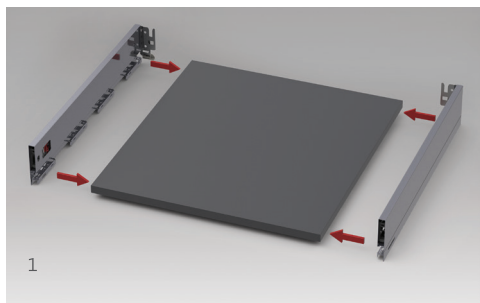

3D ADJUSTMENT

FlowBox's three-dimensional-adjustment mechanism with its high tolerance level was designed with consideration to both-users' and manufacturers' convenience.

TILT

The distinguished tilt adjustment mechanism of **FlowBox** ensures that the drawers are perfectly and easily adjusted on the front panel.

→ Tilt ←

HEIGHT & SIDE

The three-dimensional adjustment system provides precise gap alignment. Height and side adjustments are quick and easy with a special mechanism assembled inside the drawer.

↑
Up
Down
↓

← Left-Right →

FLOWBOX

ASSEMBLY INSTRUCTIONS

FLOWBOX

ADJUSTMENT

$\pm 1,5$ mm

± 2 mm

SCREW LOCATIONS FOR SLIDES