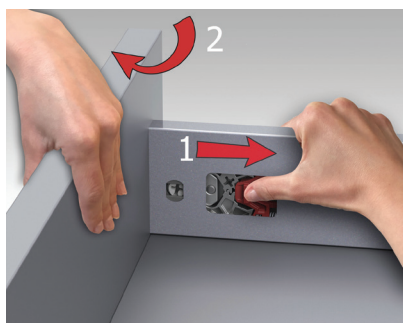

3D ADJUSTMENT

FlowBox's three-dimensional-adjustment mechanism with its high tolerance level was designed with consideration to both-users' and manufacturers' convenience.

TILT

The distinguished tilt adjustment mechanism of **FlowBox** ensures that the drawers are perfectly and easily adjusted on the front panel.

→ Tilt ←

HEIGHT & SIDE

The three-dimensional adjustment system provides precise gap alignment. Height and side adjustments are quick and easy with a special mechanism assembled inside the drawer.

↑
Up
Down
↓

← Left-Right →

FLOWBOX

ASSEMBLY INSTRUCTIONS

FLOWBOX

ADJUSTMENT

$\pm 1,5$ mm

± 2 mm

SCREW LOCATIONS FOR SLIDES