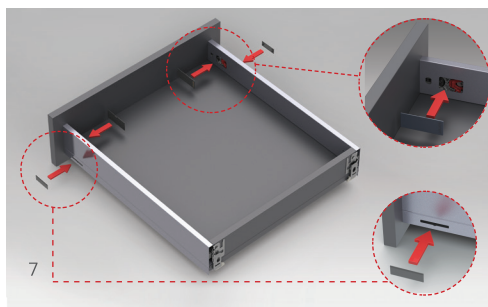

3D ADJUSTMENT

FlowBox's three-dimensional-adjustment mechanism with its high tolerance level was designed with consideration to both-users' and manufacturers' convenience.

TILT

The distinguished tilt adjustment mechanism of **FlowBox** ensures that the drawers are perfectly and easily adjusted on the front panel.

→ Tilt ←

HEIGHT & SIDE

The three-dimensional adjustment system provides precise gap alignment. Height and side adjustments are quick and easy with a special mechanism assembled inside the drawer.

↑
Up
Down
↓

← Left-Right →

FLOWBOX

ASSEMBLY INSTRUCTIONS

FLOWBOX

ADJUSTMENT

$\pm 1,5$ mm

± 2 mm

SCREW LOCATIONS FOR SLIDES