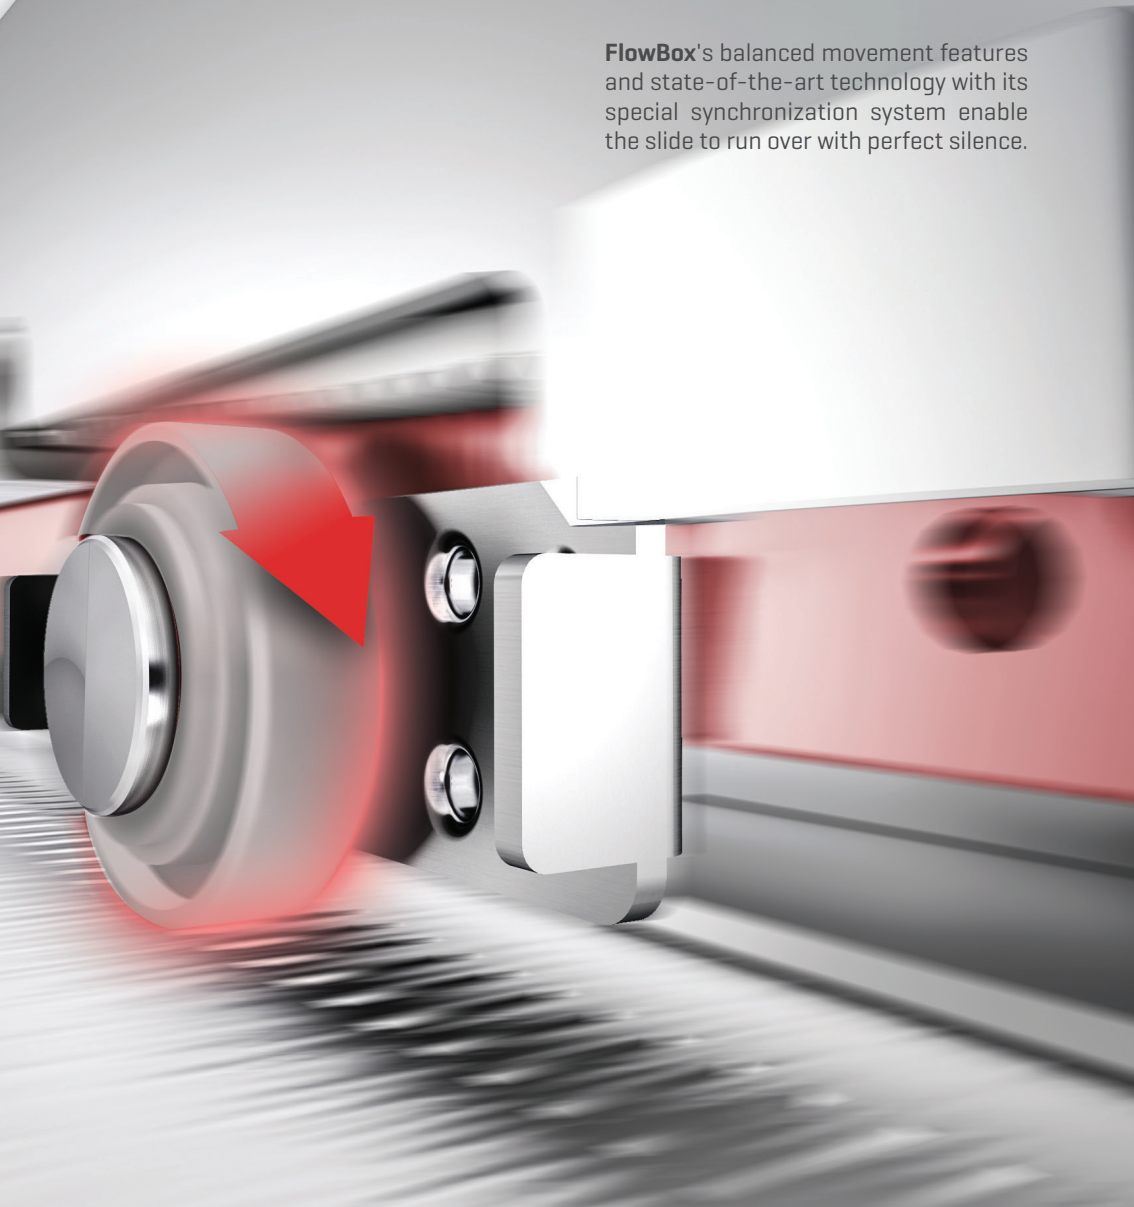

FLOWBOX

Touch the High-End Design and Functionality

samet

Perfect combination of minimalist design, premium appearance and robust structure...

SOFT-CLOSE

FlowBox Drawer System's state-of-the-art technology and Soft-Close mechanism, allow end user to utilize the drawer easily & softly.

PUSH-OPEN

FlowBox Push-Open system provides a very smooth opening function to drawers and adds a touch of innovation...

PUSH-OPEN SOFT-CLOSE

FlowBox, thanks to the minimal pull-out force feature, requires just a small touch to open a drawer smoothly. The impeccable Soft-Close system of **FlowBox** ensures that the drawers close perfectly. SAMET New Generation Drawer Systems FlowBox combines the two most superior functions such as Push-Open and Soft-Close for perfect motion.

PERFECT SYNCHRONIZATION FOR SILENT MOVEMENT

FlowBox's balanced movement features and state-of-the-art technology with its special synchronization system enable the slide to run over with perfect silence.

3D ADJUSTMENT

FlowBox's three-dimensional-adjustment mechanism with its high tolerance level was designed with consideration to both-users' and manufacturers' convenience.

TILT

The distinguished tilt adjustment mechanism of **FlowBox** ensures that the drawers are perfectly and easily adjusted on the front panel.