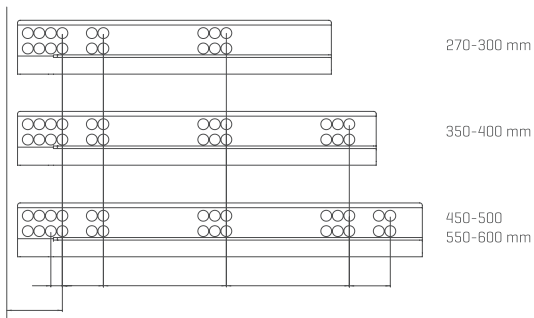

→ Tilt ←

HEIGHT & SIDE

The three-dimensional adjustment system provides precise gap alignment. Height and side adjustments are quick and easy with a special mechanism assembled inside the drawer.

↑
Up
Down
↓

← Left-Right →

FLOWBOX

ASSEMBLY INSTRUCTIONS

FLOWBOX

ADJUSTMENT

$\pm 1,5$ mm

± 2 mm

SCREW LOCATIONS FOR SLIDES

NOMINAL SIZE	106 mm (Inner 58 mm)	PACKING
270 mm	127167 ■ 3 × 1**76	1 Set
300 mm	127167 ■ 3 × 2**76	1 Set
350 mm	127167 ■ 3 × 3**76	1 Set
400 mm	127167 ■ 3 × 4**76	1 Set
450 mm	127167 ■ 3 × 5**76	1 Set
500 mm	127167 ■ 3 × 6**76	1 Set
550 mm	127167 ■ 3 × 7**76	1 Set
600 mm	127167 ■ 3 × 8**76	1 Set