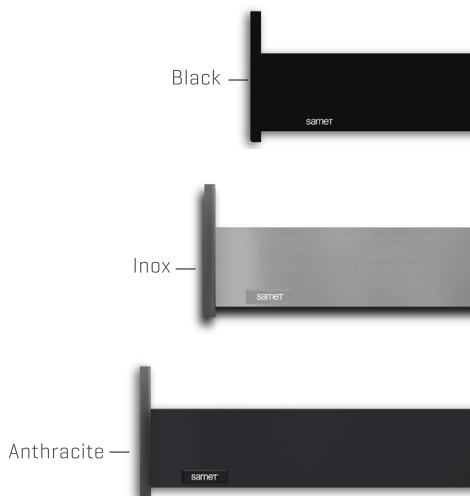

CHOOSE YOUR OWN
COLOUR

EXCLUSIVE COLOURS

FlowBox completes the new generation of furniture with its trendy colours to create a perfect total look.

SPECIAL COLOURS

The generous range of side colour options maximises the exclusivity of **FlowBox**.

4 DIFFERENT SIDE HEIGHTS

FlowBox allow the creation of
comfort and functionality.

H: 106 Side Panel
[Inner Height: 58]

H: 192 Side Panel
[Inner Height: 144]

H: 138 Side Panel
[Inner Height: 90]

H: 256 Side Panel
[Inner Height: 208]

3D ADJUSTMENT

FlowBox's three-dimensional-adjustment mechanism with its high tolerance level was designed with consideration to both-users' and manufacturers' convenience.

TILT

The distinguished tilt adjustment mechanism of **FlowBox** ensures that the drawers are perfectly and easily adjusted on the front panel.

→ Tilt ←

HEIGHT & SIDE

The three-dimensional adjustment system provides precise gap alignment. Height and side adjustments are quick and easy with a special mechanism assembled inside the drawer.

↑
Up
Down
↓